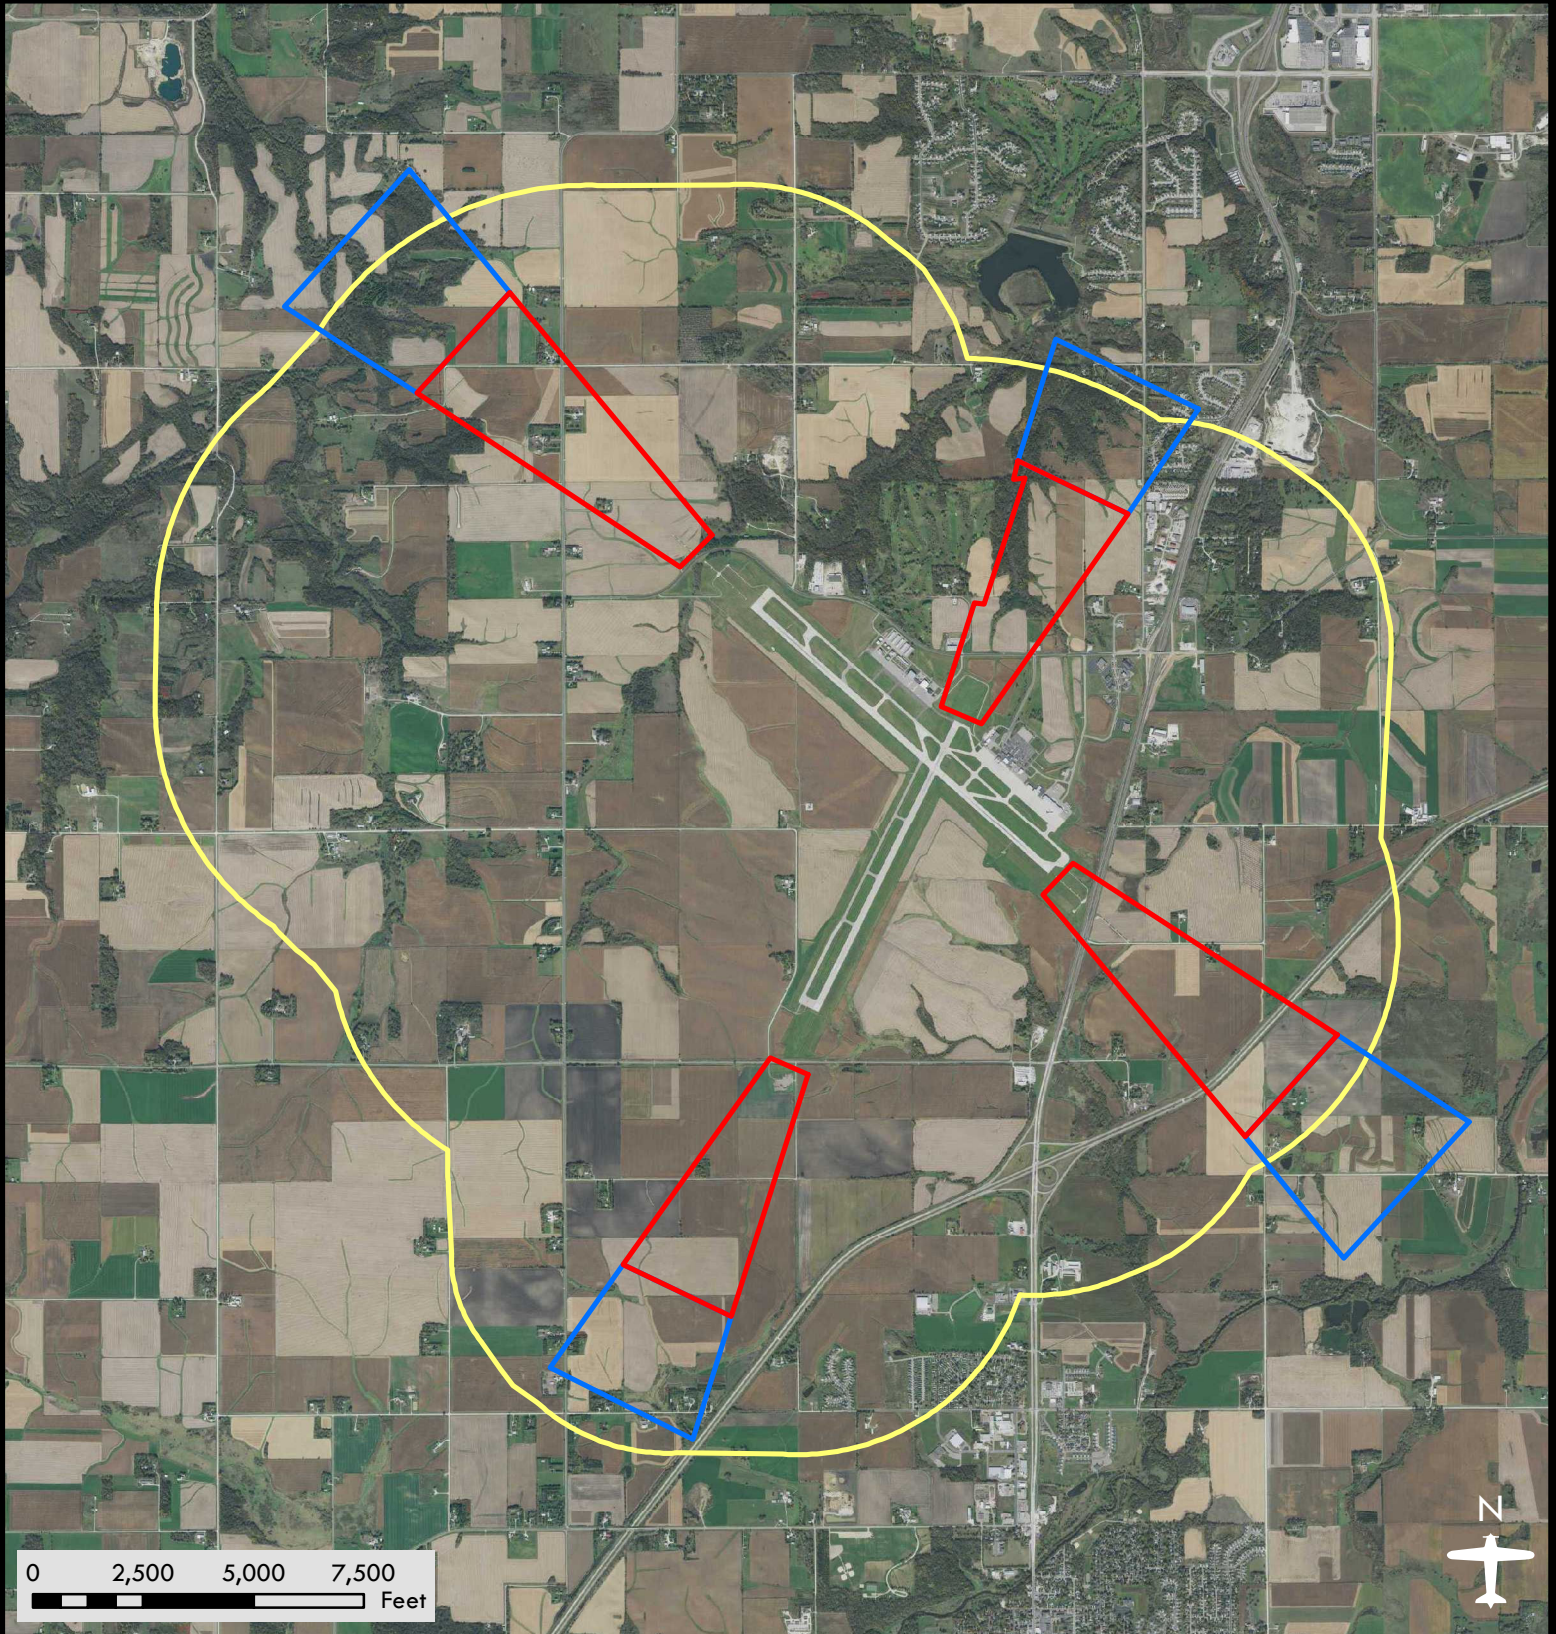

Rochester International Airport

Airport Safety Zones

Date: 08/08/2018

Legend

-  Zone A
-  Zone B
-  Zone C

DISCLAIMER: This is not an official zoning map. To view the official map and ordinance for this airport, please visit the Airport Zoning Information Warehouse at <https://www.dot.state.mn.us/aero/planning/zoning-warehouse.html>. The State of Minnesota makes no representations or warranties expressed or implied, with respect to the reuse of the data provided herewith regardless of its format or the means of its transmission. There is no guarantee or representation to the user as to the accuracy, currency, suitability, or reliability of this data for any purpose. The user accepts the data "as is." The State of Minnesota assumes no responsibility for loss or damage incurred as a result of any user's reliance on this data. All maps and other material provided herein are protected by copyright. Permission is granted to copy and use the materials herein.